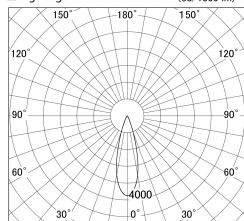

Installation	Recessed mount
Type	Φ100 Lens type downlight : Antiglare type
Fixture wattage	24W
Beam angle	29deg
Color Temp.	4000K
CRI	Ra>90
Luminous	2907 lm
Body	Die-castaluminumalloy
Body finish	N/A
Trim finish	Black
Reflector finish	Dark Mirror
IP Rate	IP20
Light source	COB module
Input Voltage	AC220~240V
Dimming Type	Non-Dimmable
Certificate	CE,CCC
Cut Hole	100mm

■ Lighting Distribution Curve (cd/1000 lm)