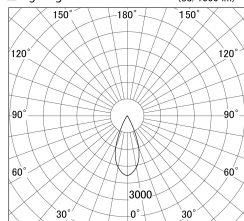

Installation	Recessed mount
Type	Φ100 Lens type downlight : Antiglare type
Fixture wattage	24W
Beam angle	42deg
Color Temp.	4000K
CRI	Ra>90
Luminous	2891 lm
Body	Die-castaluminumalloy
Body finish	N/A
Trim finish	Black
Reflector finish	Dark Mirror
IP Rate	IP20
Light source	COB module
Input Voltage	AC220~240V
Dimming Type	Non-Dimmable
Certificate	CE,CCC
Cut Hole	100mm

■ Lighting Distribution Curve (cd/1000 lm)