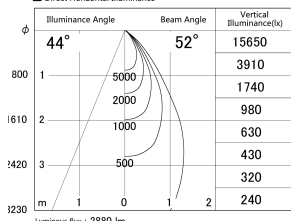

■ Lighting Distribution Curve (cd/1000 lm)