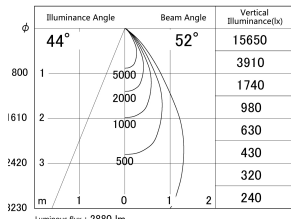

■ Lighting Distribution Curve (cd/1000 lm)