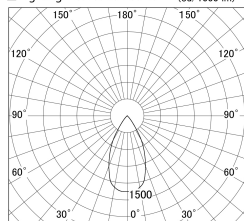

■ Lighting Distribution Curve (cd/1000 lm)