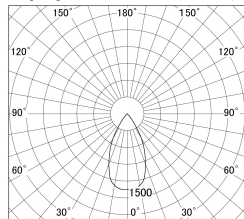

■ Lighting Distribution Curve (cd/1000 lm)