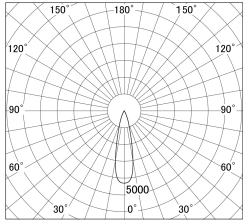

■ Lighting Distribution Curve (cd/1000 lm)