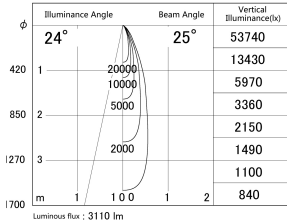

■ Lighting Distribution Curve (cd/1000 lm)