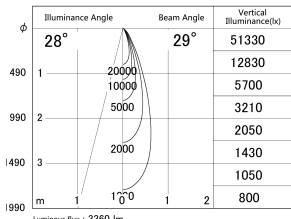

■ Lighting Distribution Curve (cd/1000 lm)