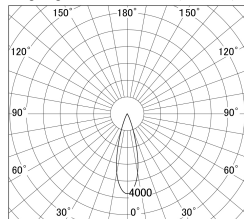

■ Lighting Distribution Curve (cd/1000 lm)