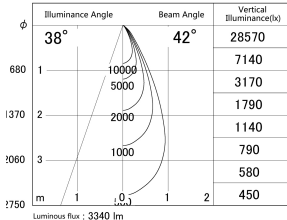

■ Lighting Distribution Curve (cd/1000 lm)