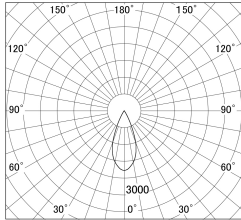

■ Lighting Distribution Curve (cd/1000 lm)