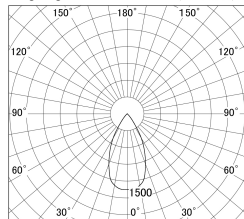

■ Lighting Distribution Curve (cd/1000 lm)