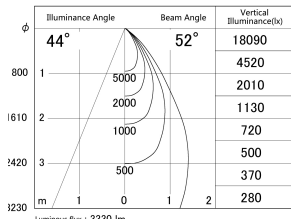

■ Lighting Distribution Curve (cd/1000 lm)