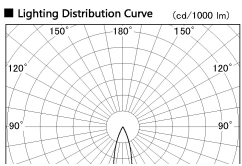

Item no. DD187-0635W9030

Series Name: Cledy Micro (DD187)

Installation	Recessed mount
Type	Φ60 Pull out downlight
Fixture wattage	6W
Beam angle	29deg
Color Temp.	3000K
CRI	Ra>90
Luminous	464 lm
Body	Die-castaluminumalloy
Body finish	White
Trim finish	N/A
Reflector finish	N/A
IP Rate	IP20
Light source	COB module
Input Voltage	AC220~240V
Dimming Type	Non-Dimmable
Certificate	CE,CCC
Cut Hole	60mm

■ Direct Horizontal Illuminance DD187-0635W9030

φ	Illuminance Angle	Beam Angle	Vertical Illuminance(lx)
	27°	29°	6220
480			1560
1			690
			390
960			250