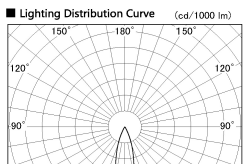

Item no. DD187-0635B9030

Series Name: Cledy Micro (DD187)

Installation	Recessed mount
Type	Φ60 Pull out downlight
Fixture wattage	6W
Beam angle	29deg
Color Temp.	3000K
CRI	Ra>90
Luminous	464 lm
Body	Die-castaluminumalloy
Body finish	Black
Trim finish	N/A
Reflector finish	N/A
IP Rate	IP20
Light source	COB module
Input Voltage	AC220~240V
Dimming Type	Non-Dimmable
Certificate	CE,CCC
Cut Hole	60mm

■ Direct Horizontal Illuminance DD187-0635B9030

φ	Illuminance Angle	Beam Angle	Vertical Illuminance(lx)
	27°	29°	6220
480			1560
1			690
			390
960			250