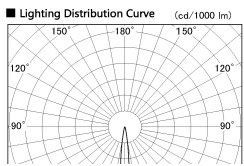

Item no. DD187-0615W9030-DM1

Series Name: Cledy Micro (DD187)

Installation	Recessed mount
Type	Φ60 Pull out downlight
Fixture wattage	7W
Beam angle	13deg
Color Temp.	3000K
CRI	Ra>90
Luminous	397 lm
Body	Die-castaluminumalloy
Body finish	White
Trim finish	N/A
Reflector finish	N/A
IP Rate	IP20
Light source	COB module
Input Voltage	AC220~240V
Dimming Type	1-10V Dimmable
Certificate	CE,CCC
Cut Hole	60mm

■ Direct Horizontal Illuminance DD187-0615W9030-DM1

Illuminance Angle	Beam Angle	Vertical Illuminance(lx)
12°	13°	20330
1		5080
10000		2260
5000		1270
2000		810
1000		