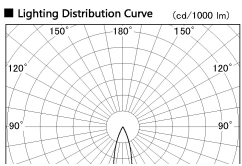

Item no. DD187-0635W9030-DM1

Series Name: Cledy Micro (DD187)

Installation	Recessed mount
Type	Φ60 Pull out downlight
Fixture wattage	7W
Beam angle	29deg
Color Temp.	3000K
CRI	Ra>90
Luminous	464 lm
Body	Die-castaluminumalloy
Body finish	White
Trim finish	N/A
Reflector finish	N/A
IP Rate	IP20
Light source	COB module
Input Voltage	AC220~240V
Dimming Type	1-10V Dimmable
Certificate	CE,CCC
Cut Hole	60mm

■ Direct Horizontal Illuminance DD187-0635W9030-DM1

Illuminance Angle	Beam Angle	Vertical Illuminance(lx)
27°	29°	6220
480		1560
1		690
		390
960		250