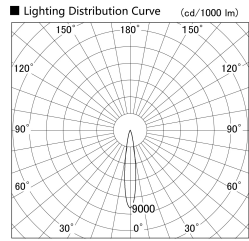

Item no. SD278-0620W9027-DMWL

Series Name: Hospitality tracklight (In-track) (SD278)

Installation	Track mount
Type	Miniature size tracklight (DC 48V)
Fixture wattage	6W
Beam angle	16
Color Temp.	2700K
CRI	Ra>90
Luminous	325 lm
Body	Die-cast aluminum alloy
Body finish	White
Trim finish	White
Reflector finish	N/A
IP Rate	IP20
Light source	COB module
Input Voltage	DC48V
Dimming Type	Dimmable
Certificate	CE,CCC
Cut Hole	N/A