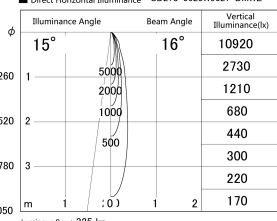

Item no. SD278-0620W9027-DMWL

Series Name: Hospitality tracklight (In-track) (SD278)

■ Lighting Distribution Curve (cd/1000 lm)

Installation	Track mount
Type	Miniature size tracklight (DC 48V)
Fixture wattage	6W
Beam angle	16
Color Temp.	2700K
CRI	Ra>90
Luminous	325 lm
Body	Die-cast aluminum alloy
Body finish	White
Trim finish	White
Reflector finish	N/A
IP Rate	IP20
Light source	COB module
Input Voltage	DC48V
Dimming Type	Dimmable
Certificate	CE,CCC
Cut Hole	N/A