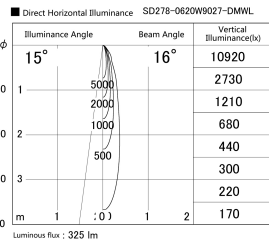

Item no. SD278-0620W9027-DMWL

Series Name: Hospitality tracklight (In-track) (SD278)

Installation	Track mount
Type	Miniature size tracklight (DC 48V)
Fixture wattage	6W
Beam angle	16
Color Temp.	2700K
CRI	Ra>90
Luminous	325 lm
Body	Die-cast aluminum alloy
Body finish	White
Trim finish	White
Reflector finish	N/A
IP Rate	IP20
Light source	COB module
Input Voltage	DC48V
Dimming Type	Dimmable
Certificate	CE,CCC
Cut Hole	N/A