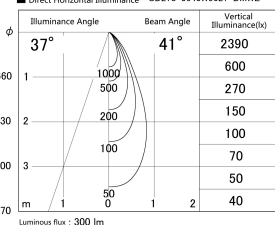

Item no. SD278-0640W9027-DMWL

Series Name: Hospitality tracklight (In-track) (SD278)

■ Lighting Distribution Curve (cd/1000 lm)

Installation	Track mount
Type	Miniature size tracklight (DC 48V)
Fixture wattage	6W
Beam angle	41
Color Temp.	2700K
CRI	Ra>90
Luminous	300 lm
Body	Die-cast aluminum alloy
Body finish	White
Trim finish	White
Reflector finish	N/A
IP Rate	IP20
Light source	COB module
Input Voltage	DC48V
Dimming Type	Dimmable
Certificate	CE,CCC
Cut Hole	N/A