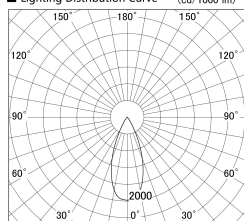

■ Lighting Distribution Curve (cd/1000 lm)