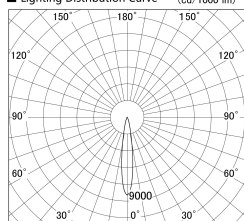

■ Lighting Distribution Curve (cd/1000 lm)