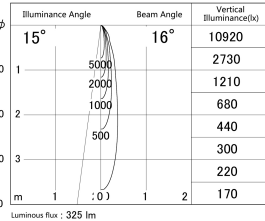

Item no. SD278-0620B9027-DMWL

Series Name: Hospitality tracklight (In-track) (SD278)

■ Lighting Distribution Curve (cd/1000 lm)

Installation	Track mount
Type	Miniature size tracklight (DC 48V)
Fixture wattage	6W
Beam angle	16
Color Temp.	2700K
CRI	Ra>90
Luminous	325 lm
Body	Die-cast aluminum alloy
Body finish	Black
Trim finish	Black
Reflector finish	N/A
IP Rate	IP20
Light source	COB module
Input Voltage	DC48V
Dimming Type	Dimmable
Certificate	CE,CCC
Cut Hole	N/A