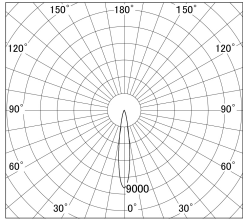

■ Lighting Distribution Curve (cd/1000 lm)