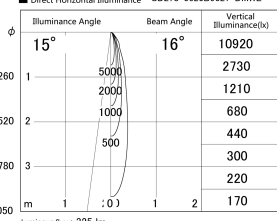

Item no. SD278-0620B9027-DMWL

Series Name: Hospitality tracklight (In-track) (SD278)

■ Lighting Distribution Curve (cd/1000 lm)

Installation	Track mount
Type	Miniature size tracklight (DC 48V)
Fixture wattage	6W
Beam angle	16
Color Temp.	2700K
CRI	Ra>90
Luminous	325 lm
Body	Die-cast aluminum alloy
Body finish	Black
Trim finish	Black
Reflector finish	N/A
IP Rate	IP20
Light source	COB module
Input Voltage	DC48V
Dimming Type	Dimmable
Certificate	CE,CCC
Cut Hole	N/A