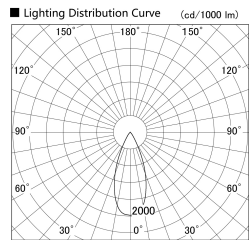

Item no. SD278-0640B9027-DMWL

Series Name: Hospitality tracklight (In-track) (SD278)

Installation	Track mount
Type	Miniature size tracklight (DC 48V)
Fixture wattage	6W
Beam angle	41
Color Temp.	2700K
CRI	Ra>90
Luminous	300 lm
Body	Die-cast aluminum alloy
Body finish	Black
Trim finish	Black
Reflector finish	N/A
IP Rate	IP20
Light source	COB module
Input Voltage	DC48V
Dimming Type	Dimmable
Certificate	CE,CCC
Cut Hole	N/A