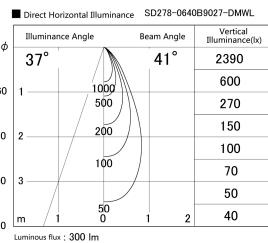

Item no. SD278-0640B9027-DMWL

Series Name: Hospitality tracklight (In-track) (SD278)

Installation	Track mount
Type	Miniature size tracklight (DC 48V)
Fixture wattage	6W
Beam angle	41
Color Temp.	2700K
CRI	Ra>90
Luminous	300 lm
Body	Die-cast aluminum alloy
Body finish	Black
Trim finish	Black
Reflector finish	N/A
IP Rate	IP20
Light source	COB module
Input Voltage	DC48V
Dimming Type	Dimmable
Certificate	CE,CCC
Cut Hole	N/A