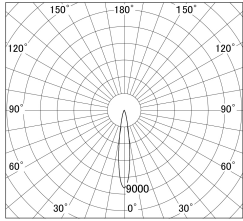

■ Lighting Distribution Curve (cd/1000 lm)