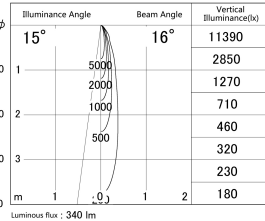

Item no. SD278-0620W9030-DMWL

Series Name: Hospitality tracklight (In-track) (SD278)

■ Lighting Distribution Curve (cd/1000 lm)

Installation	Track mount
Type	Miniature size tracklight (DC 48V)
Fixture wattage	6W
Beam angle	16
Color Temp.	3000K
CRI	Ra>90
Luminous	339 lm
Body	Die-cast aluminum alloy
Body finish	White
Trim finish	White
Reflector finish	N/A
IP Rate	IP20
Light source	COB module
Input Voltage	DC48V
Dimming Type	Dimmable
Certificate	CE,CCC
Cut Hole	N/A