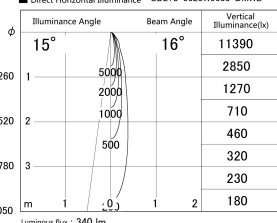

Item no. SD278-0620W9030-DMWL

Series Name: Hospitality tracklight (In-track) (SD278)

■ Lighting Distribution Curve (cd/1000 lm)

Installation	Track mount
Type	Miniature size tracklight (DC 48V)
Fixture wattage	6W
Beam angle	16
Color Temp.	3000K
CRI	Ra>90
Luminous	339 lm
Body	Die-cast aluminum alloy
Body finish	White
Trim finish	White
Reflector finish	N/A
IP Rate	IP20
Light source	COB module
Input Voltage	DC48V
Dimming Type	Dimmable
Certificate	CE,CCC
Cut Hole	N/A