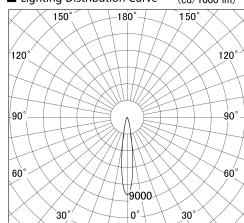

■ Lighting Distribution Curve (cd/1000 lm)