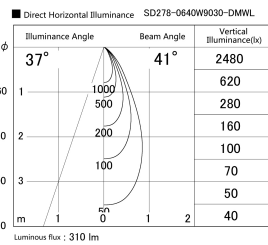

Item no. SD278-0640W9030-DMWL

Series Name: Hospitality tracklight (In-track) (SD278)

Installation	Track mount
Type	Miniature size tracklight (DC 48V)
Fixture wattage	6W
Beam angle	41
Color Temp.	3000K
CRI	Ra>90
Luminous	312 lm
Body	Die-cast aluminum alloy
Body finish	White
Trim finish	White
Reflector finish	N/A
IP Rate	IP20
Light source	COB module
Input Voltage	DC48V
Dimming Type	Dimmable
Certificate	CE,CCC
Cut Hole	N/A