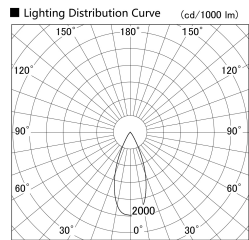

Item no. SD278-0640W9030-DMWL

Series Name: Hospitality tracklight (In-track) (SD278)

Installation	Track mount
Type	Miniature size tracklight (DC 48V)
Fixture wattage	6W
Beam angle	41
Color Temp.	3000K
CRI	Ra>90
Luminous	312 lm
Body	Die-cast aluminum alloy
Body finish	White
Trim finish	White
Reflector finish	N/A
IP Rate	IP20
Light source	COB module
Input Voltage	DC48V
Dimming Type	Dimmable
Certificate	CE,CCC
Cut Hole	N/A