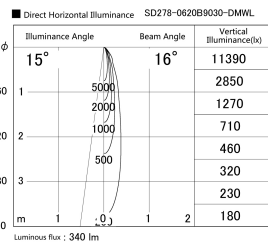

Item no. SD278-0620B9030-DMWL

Series Name: Hospitality tracklight (In-track) (SD278)

Installation	Track mount
Type	Miniature size tracklight (DC 48V)
Fixture wattage	6W
Beam angle	16
Color Temp.	3000K
CRI	Ra>90
Luminous	339 lm
Body	Die-cast aluminum alloy
Body finish	Black
Trim finish	Black
Reflector finish	N/A
IP Rate	IP20
Light source	COB module
Input Voltage	DC48V
Dimming Type	Dimmable
Certificate	CE,CCC
Cut Hole	N/A