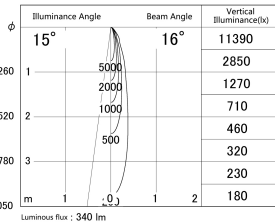

Item no. SD278-0620B9030-DMWL

Series Name: Hospitality tracklight (In-track) (SD278)

Lighting Distribution Curve (cd/1000 lm)

Installation	Track mount
Type	Miniature size tracklight (DC 48V)
Fixture wattage	6W
Beam angle	16
Color Temp.	3000K
CRI	Ra>90
Luminous	339 lm
Body	Die-cast aluminum alloy
Body finish	Black
Trim finish	Black
Reflector finish	N/A
IP Rate	IP20
Light source	COB module
Input Voltage	DC48V
Dimming Type	Dimmable
Certificate	CE,CCC
Cut Hole	N/A