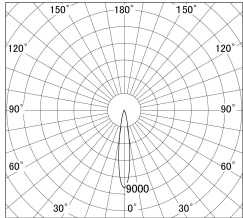

Lighting Distribution Curve (cd/1000 lm)