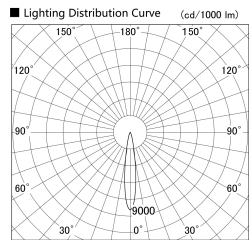

Item no. SD278-0620B9030-DMWL

Series Name: Hospitality tracklight (In-track) (SD278)

Installation	Track mount
Type	Miniature size tracklight (DC 48V)
Fixture wattage	6W
Beam angle	16
Color Temp.	3000K
CRI	Ra>90
Luminous	339 lm
Body	Die-cast aluminum alloy
Body finish	Black
Trim finish	Black
Reflector finish	N/A
IP Rate	IP20
Light source	COB module
Input Voltage	DC48V
Dimming Type	Dimmable
Certificate	CE,CCC
Cut Hole	N/A