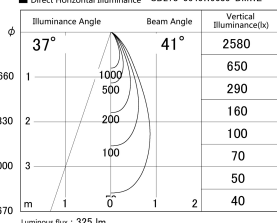

Item no. SD278-0640W9035-DMWL

Series Name: Hospitality tracklight (In-track) (SD278)

■ Lighting Distribution Curve (cd/1000 lm)

Installation	Track mount
Type	Miniature size tracklight (DC 48V)
Fixture wattage	6W
Beam angle	41
Color Temp.	3500K
CRI	Ra>90
Luminous	324 lm
Body	Die-cast aluminum alloy
Body finish	White
Trim finish	White
Reflector finish	N/A
IP Rate	IP20
Light source	COB module
Input Voltage	DC48V
Dimming Type	Dimmable
Certificate	CE,CCC
Cut Hole	N/A