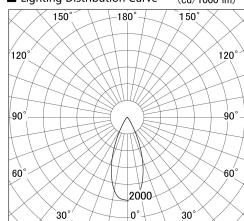

■ Lighting Distribution Curve (cd/1000 lm)