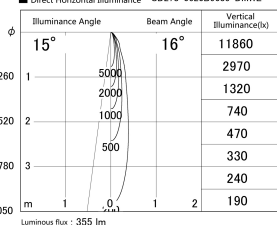

Item no. SD278-0620B9035-DMWL

Series Name: Hospitality tracklight (In-track) (SD278)

■ Lighting Distribution Curve (cd/1000 lm)

Installation	Track mount
Type	Miniature size tracklight (DC 48V)
Fixture wattage	6W
Beam angle	16
Color Temp.	3500K
CRI	Ra>90
Luminous	353 lm
Body	Die-cast aluminum alloy
Body finish	Black
Trim finish	Black
Reflector finish	N/A
IP Rate	IP20
Light source	COB module
Input Voltage	DC48V
Dimming Type	Dimmable
Certificate	CE,CCC
Cut Hole	N/A