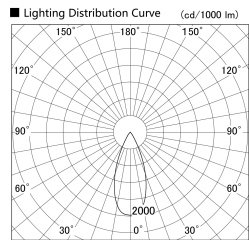

Item no. SD278-0640B9035-DMWL

Series Name: Hospitality tracklight (In-track) (SD278)

Installation	Track mount
Type	Miniature size tracklight (DC 48V)
Fixture wattage	6W
Beam angle	41
Color Temp.	3500K
CRI	Ra>90
Luminous	324 lm
Body	Die-cast aluminum alloy
Body finish	Black
Trim finish	Black
Reflector finish	N/A
IP Rate	IP20
Light source	COB module
Input Voltage	DC48V
Dimming Type	Dimmable
Certificate	CE,CCC
Cut Hole	N/A