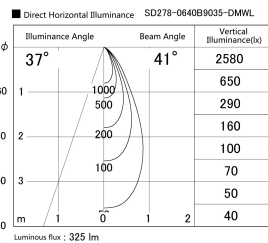

Item no. SD278-0640B9035-DMWL

Series Name: Hospitality tracklight (In-track) (SD278)

Installation	Track mount
Type	Miniature size tracklight (DC 48V)
Fixture wattage	6W
Beam angle	41
Color Temp.	3500K
CRI	Ra>90
Luminous	324 lm
Body	Die-cast aluminum alloy
Body finish	Black
Trim finish	Black
Reflector finish	N/A
IP Rate	IP20
Light source	COB module
Input Voltage	DC48V
Dimming Type	Dimmable
Certificate	CE,CCC
Cut Hole	N/A