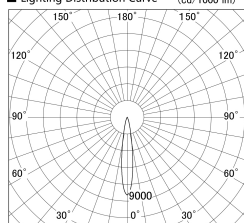

■ Lighting Distribution Curve (cd/1000 lm)