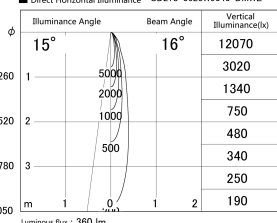

Item no. SD278-0620W9040-DMWL

Series Name: Hospitality tracklight (In-track) (SD278)

■ Lighting Distribution Curve (cd/1000 lm)

Installation	Track mount
Type	Miniature size tracklight (DC 48V)
Fixture wattage	6W
Beam angle	16
Color Temp.	4000K
CRI	Ra>90
Luminous	359 lm
Body	Die-cast aluminum alloy
Body finish	White
Trim finish	White
Reflector finish	N/A
IP Rate	IP20
Light source	COB module
Input Voltage	DC48V
Dimming Type	Dimmable
Certificate	CE,CCC
Cut Hole	N/A