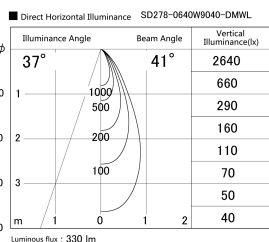

Item no. SD278-0640W9040-DMWL

Series Name: Hospitality tracklight (In-track) (SD278)

Installation	Track mount
Type	Miniature size tracklight (DC 48V)
Fixture wattage	6W
Beam angle	41
Color Temp.	4000K
CRI	Ra>90
Luminous	331 lm
Body	Die-cast aluminum alloy
Body finish	White
Trim finish	White
Reflector finish	N/A
IP Rate	IP20
Light source	COB module
Input Voltage	DC48V
Dimming Type	Dimmable
Certificate	CE,CCC
Cut Hole	N/A