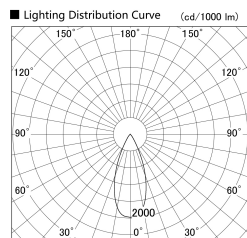

Item no. SD278-0640W9040-DMWL

Series Name: Hospitality tracklight (In-track) (SD278)

Installation	Track mount
Type	Miniature size tracklight (DC 48V)
Fixture wattage	6W
Beam angle	41
Color Temp.	4000K
CRI	Ra>90
Luminous	331 lm
Body	Die-cast aluminum alloy
Body finish	White
Trim finish	White
Reflector finish	N/A
IP Rate	IP20
Light source	COB module
Input Voltage	DC48V
Dimming Type	Dimmable
Certificate	CE,CCC
Cut Hole	N/A