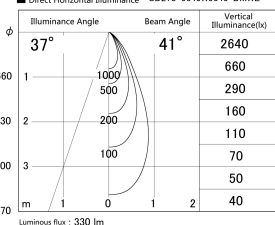

Item no. SD278-0640W9040-DMWL

Series Name: Hospitality tracklight (In-track) (SD278)

■ Lighting Distribution Curve (cd/1000 lm)

Installation	Track mount
Type	Miniature size tracklight (DC 48V)
Fixture wattage	6W
Beam angle	41
Color Temp.	4000K
CRI	Ra>90
Luminous	331 lm
Body	Die-cast aluminum alloy
Body finish	White
Trim finish	White
Reflector finish	N/A
IP Rate	IP20
Light source	COB module
Input Voltage	DC48V
Dimming Type	Dimmable
Certificate	CE,CCC
Cut Hole	N/A