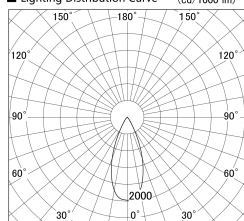

■ Lighting Distribution Curve (cd/1000 lm)