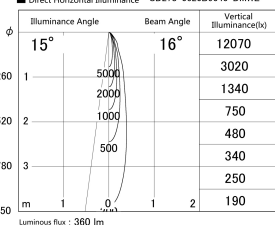

Item no. SD278-0620B9040-DMWL

Series Name: Hospitality tracklight (In-track) (SD278)

■ Lighting Distribution Curve (cd/1000 lm)

Installation	Track mount
Type	Miniature size tracklight (DC 48V)
Fixture wattage	6W
Beam angle	16
Color Temp.	4000K
CRI	Ra>90
Luminous	359 lm
Body	Die-cast aluminum alloy
Body finish	Black
Trim finish	Black
Reflector finish	N/A
IP Rate	IP20
Light source	COB module
Input Voltage	DC48V
Dimming Type	Dimmable
Certificate	CE,CCC
Cut Hole	N/A