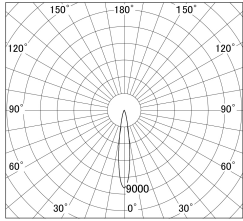

■ Lighting Distribution Curve (cd/1000 lm)