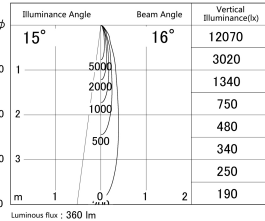

Item no. SD278-0620B9040-DMWL

Series Name: Hospitality tracklight (In-track) (SD278)

■ Lighting Distribution Curve (cd/1000 lm)

Installation	Track mount
Type	Miniature size tracklight (DC 48V)
Fixture wattage	6W
Beam angle	16
Color Temp.	4000K
CRI	Ra>90
Luminous	359 lm
Body	Die-cast aluminum alloy
Body finish	Black
Trim finish	Black
Reflector finish	N/A
IP Rate	IP20
Light source	COB module
Input Voltage	DC48V
Dimming Type	Dimmable
Certificate	CE,CCC
Cut Hole	N/A