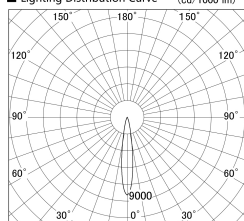

■ Lighting Distribution Curve (cd/1000 lm)