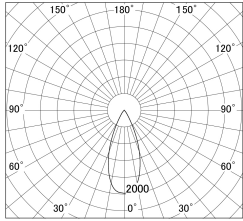

■ Lighting Distribution Curve (cd/1000 lm)