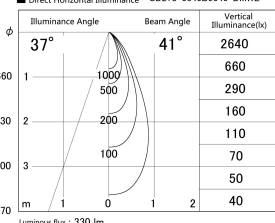

Item no. SD278-0640B9040-DMWL

Series Name: Hospitality tracklight (In-track) (SD278)

■ Lighting Distribution Curve (cd/1000 lm)

Installation	Track mount
Type	Miniature size tracklight (DC 48V)
Fixture wattage	6W
Beam angle	41
Color Temp.	4000K
CRI	Ra>90
Luminous	331 lm
Body	Die-cast aluminum alloy
Body finish	Black
Trim finish	Black
Reflector finish	N/A
IP Rate	IP20
Light source	COB module
Input Voltage	DC48V
Dimming Type	Dimmable
Certificate	CE,CCC
Cut Hole	N/A