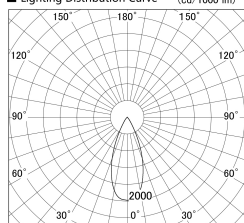

■ Lighting Distribution Curve (cd/1000 lm)