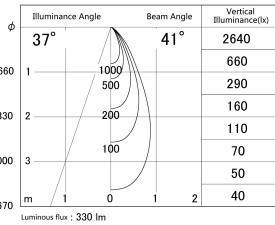

Item no. SD278-0640B9040-DMWL

Series Name: Hospitality tracklight (In-track) (SD278)

■ Lighting Distribution Curve (cd/1000 lm)

Installation	Track mount
Type	Miniature size tracklight (DC 48V)
Fixture wattage	6W
Beam angle	41
Color Temp.	4000K
CRI	Ra>90
Luminous	331 lm
Body	Die-cast aluminum alloy
Body finish	Black
Trim finish	Black
Reflector finish	N/A
IP Rate	IP20
Light source	COB module
Input Voltage	DC48V
Dimming Type	Dimmable
Certificate	CE,CCC
Cut Hole	N/A