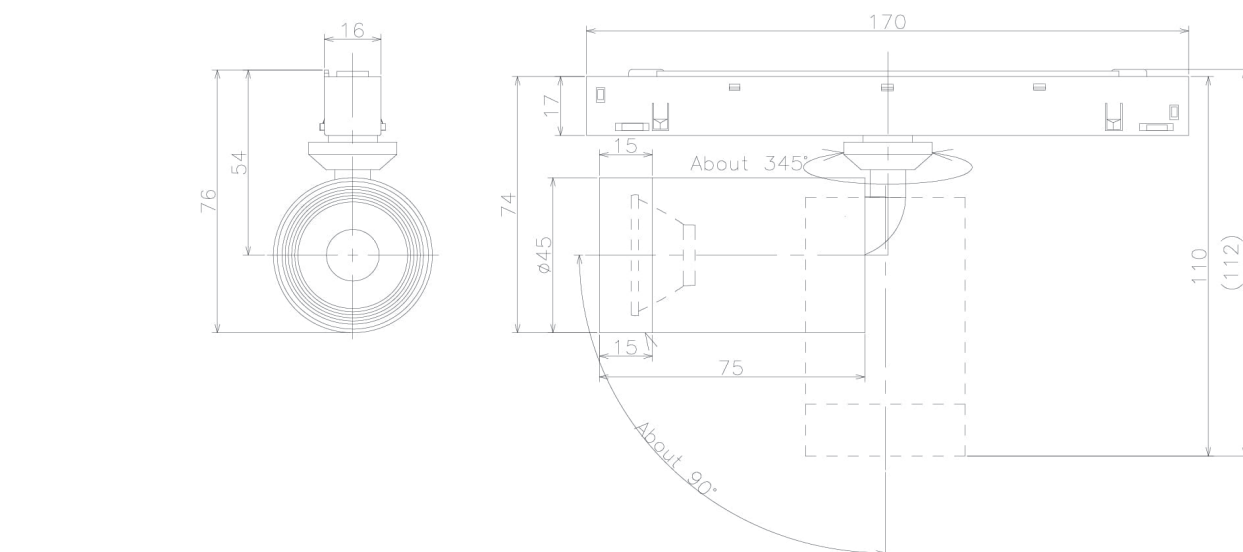

Item no. SD279-0920W9027

Series Name: AMMA High Power compact tracklight (SD279)

■ Lighting Distribution Curve (cd/1000 lm)

■ Direct Horizontal Illuminance SD279-0920W9027

Installation	Track light
Type	Lens type Cylinder tracklight type (DC 48V)
Fixture wattage	10W
Beam angle	20deg
Color Temp.	2700K
CRI	Ra>90
Luminous	841 lm
Body	Die-cast aluminum alloy
Body finish	White
Trim finish	White
Reflector finish	N/A
IP Rate	IP20
Light source	COB module
Input Voltage	DC 48V
Dimming Type	Non-dimmable
Certificate	CE, CCC
Cut Hole	N/A