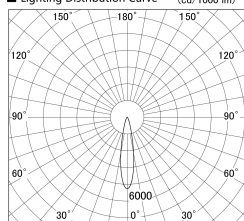

Item no. SD279-0920W9027

Series Name: AMMA High Power compact tracklight (SD279)

■ Lighting Distribution Curve (cd/1000 lm)

■ Direct Horizontal Illuminance SD279-0920W9027

Installation	Track light
Type	Lens type Cylinder tracklight type (DC 48V)
Fixture wattage	10W
Beam angle	20deg
Color Temp.	2700K
CRI	Ra>90
Luminous	841 lm
Body	Die-cast aluminum alloy
Body finish	White
Trim finish	White
Reflector finish	N/A
IP Rate	IP20
Light source	COB module
Input Voltage	DC 48V
Dimming Type	Non-dimmable
Certificate	CE, CCC
Cut Hole	N/A