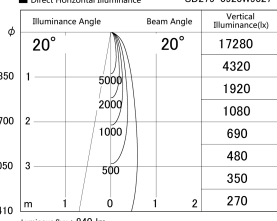

Item no. SD279-0920W9027

Series Name: AMMA High Power compact tracklight (SD279)

■ Lighting Distribution Curve (cd/1000 lm)

■ Direct Horizontal Illuminance SD279-0920W9027

Installation	Track light
Type	Lens type Cylinder tracklight type (DC 48V)
Fixture wattage	10W
Beam angle	20deg
Color Temp.	2700K
CRI	Ra>90
Luminous	841 lm
Body	Die-cast aluminum alloy
Body finish	White
Trim finish	White
Reflector finish	N/A
IP Rate	IP20
Light source	COB module
Input Voltage	DC 48V
Dimming Type	Non-dimmable
Certificate	CE, CCC
Cut Hole	N/A