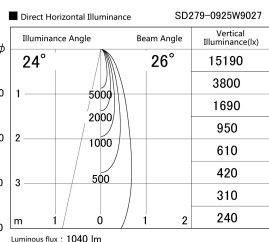

Item no. SD279-0925W9027

Series Name: AMMA High Power compact tracklight (SD279)

Installation	Track light
Type	Lens type Cylinder tracklight type (DC 48V)
Fixture wattage	10W
Beam angle	26deg
Color Temp.	2700K
CRI	Ra>90
Luminous	1038 lm
Body	Die-cast aluminum alloy
Body finish	White
Trim finish	White
Reflector finish	N/A
IP Rate	IP20
Light source	COB module
Input Voltage	DC 48V
Dimming Type	Non-dimmable
Certificate	CE, CCC
Cut Hole	N/A