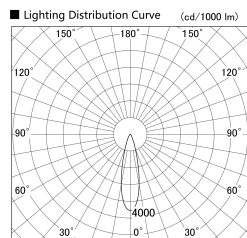

Item no. SD279-0925W9027

Series Name: AMMA High Power compact tracklight (SD279)

Installation	Track light
Type	Lens type Cylinder tracklight type (DC 48V)
Fixture wattage	10W
Beam angle	26deg
Color Temp.	2700K
CRI	Ra>90
Luminous	1038 lm
Body	Die-cast aluminum alloy
Body finish	White
Trim finish	White
Reflector finish	N/A
IP Rate	IP20
Light source	COB module
Input Voltage	DC 48V
Dimming Type	Non-dimmable
Certificate	CE, CCC
Cut Hole	N/A