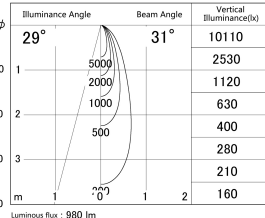

Item no. SD279-0930W9027

Series Name: AMMA High Power compact tracklight (SD279)

■ Lighting Distribution Curve (cd/1000 lm)

Installation	Track light
Type	Lens type Cylinder tracklight type (DC 48V)
Fixture wattage	10W
Beam angle	31deg
Color Temp.	2700K
CRI	Ra>90
Luminous	982 lm
Body	Die-cast aluminum alloy
Body finish	White
Trim finish	White
Reflector finish	N/A
IP Rate	IP20
Light source	COB module
Input Voltage	DC 48V
Dimming Type	Non-dimmable
Certificate	CE, CCC
Cut Hole	N/A