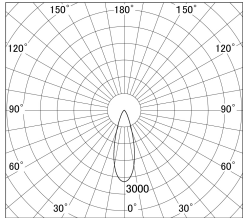

■ Lighting Distribution Curve (cd/1000 lm)