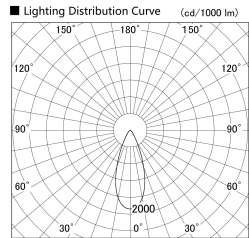

Item no. SD279-0940W9027

Series Name: AMMA High Power compact tracklight (SD279)

Installation	Track light
Type	Lens type Cylinder tracklight type (DC 48V)
Fixture wattage	10W
Beam angle	40deg
Color Temp.	2700K
CRI	Ra>90
Luminous	1013 lm
Body	Die-cast aluminum alloy
Body finish	White
Trim finish	White
Reflector finish	N/A
IP Rate	IP20
Light source	COB module
Input Voltage	DC 48V
Dimming Type	Non-dimmable
Certificate	CE, CCC
Cut Hole	N/A