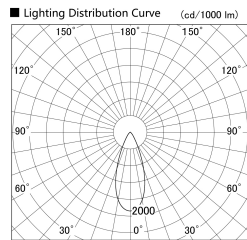

Item no. SD279-0940W9027

Series Name: AMMA High Power compact tracklight (SD279)

Installation	Track light
Type	Lens type Cylinder tracklight type (DC 48V)
Fixture wattage	10W
Beam angle	40deg
Color Temp.	2700K
CRI	Ra>90
Luminous	1013 lm
Body	Die-cast aluminum alloy
Body finish	White
Trim finish	White
Reflector finish	N/A
IP Rate	IP20
Light source	COB module
Input Voltage	DC 48V
Dimming Type	Non-dimmable
Certificate	CE, CCC
Cut Hole	N/A