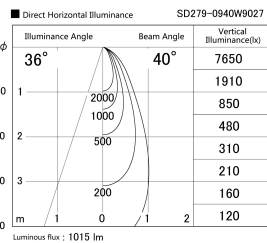

Item no. SD279-0940W9027

Series Name: AMMA High Power compact tracklight (SD279)

Installation	Track light
Type	Lens type Cylinder tracklight type (DC 48V)
Fixture wattage	10W
Beam angle	40deg
Color Temp.	2700K
CRI	Ra>90
Luminous	1013 lm
Body	Die-cast aluminum alloy
Body finish	White
Trim finish	White
Reflector finish	N/A
IP Rate	IP20
Light source	COB module
Input Voltage	DC 48V
Dimming Type	Non-dimmable
Certificate	CE, CCC
Cut Hole	N/A