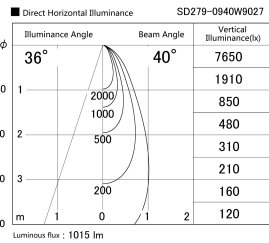

Item no. SD279-0940W9027

Series Name: AMMA High Power compact tracklight (SD279)

Installation	Track light
Type	Lens type Cylinder tracklight type (DC 48V)
Fixture wattage	10W
Beam angle	40deg
Color Temp.	2700K
CRI	Ra>90
Luminous	1013 lm
Body	Die-cast aluminum alloy
Body finish	White
Trim finish	White
Reflector finish	N/A
IP Rate	IP20
Light source	COB module
Input Voltage	DC 48V
Dimming Type	Non-dimmable
Certificate	CE, CCC
Cut Hole	N/A