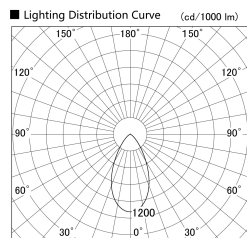

Item no. SD279-0955W9027

Series Name: AMMA High Power compact tracklight (SD279)

Installation	Track light
Type	Lens type Cylinder tracklight type (DC 48V)
Fixture wattage	10W
Beam angle	53deg
Color Temp.	2700K
CRI	Ra>90
Luminous	939 lm
Body	Die-cast aluminum alloy
Body finish	White
Trim finish	White
Reflector finish	N/A
IP Rate	IP20
Light source	COB module
Input Voltage	DC 48V
Dimming Type	Non-dimmable
Certificate	CE, CCC
Cut Hole	N/A