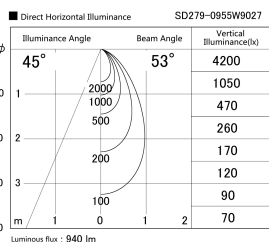

Item no. SD279-0955W9027

Series Name: AMMA High Power compact tracklight (SD279)

Installation	Track light
Type	Lens type Cylinder tracklight type (DC 48V)
Fixture wattage	10W
Beam angle	53deg
Color Temp.	2700K
CRI	Ra>90
Luminous	939 lm
Body	Die-cast aluminum alloy
Body finish	White
Trim finish	White
Reflector finish	N/A
IP Rate	IP20
Light source	COB module
Input Voltage	DC 48V
Dimming Type	Non-dimmable
Certificate	CE, CCC
Cut Hole	N/A