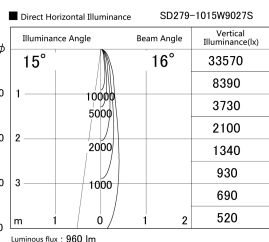

Item no. SD279-1015W9027S

Series Name: AMMA High Power compact tracklight (SD279)

Installation	Track light
Type	Lens type Cylinder tracklight type (DC 48V)
Fixture wattage	10W
Beam angle	16deg
Color Temp.	2700K
CRI	Ra>90
Luminous	961 lm
Body	Die-cast aluminum alloy
Body finish	White
Trim finish	White
Reflector finish	N/A
IP Rate	IP20
Light source	COB module
Input Voltage	DC 48V
Dimming Type	Non-dimmable
Certificate	CE, CCC
Cut Hole	N/A