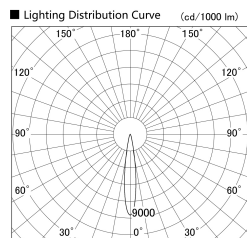

Item no. SD279-1015W9027S

Series Name: AMMA High Power compact tracklight (SD279)

Installation	Track light
Type	Lens type Cylinder tracklight type (DC 48V)
Fixture wattage	10W
Beam angle	16deg
Color Temp.	2700K
CRI	Ra>90
Luminous	961 lm
Body	Die-cast aluminum alloy
Body finish	White
Trim finish	White
Reflector finish	N/A
IP Rate	IP20
Light source	COB module
Input Voltage	DC 48V
Dimming Type	Non-dimmable
Certificate	CE, CCC
Cut Hole	N/A