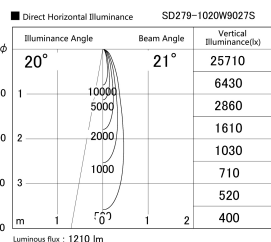

Item no. SD279-1020W9027S

Series Name: AMMA High Power compact tracklight (SD279)

Installation	Track light
Type	Lens type Cylinder tracklight type (DC 48V)
Fixture wattage	10W
Beam angle	21deg
Color Temp.	2700K
CRI	Ra>90
Luminous	1210 lm
Body	Die-cast aluminum alloy
Body finish	White
Trim finish	White
Reflector finish	N/A
IP Rate	IP20
Light source	COB module
Input Voltage	DC 48V
Dimming Type	Non-dimmable
Certificate	CE, CCC
Cut Hole	N/A