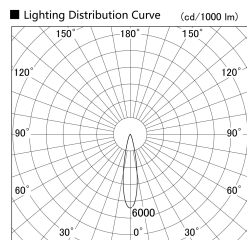

Item no. SD279-1020W9027S

Series Name: AMMA High Power compact tracklight (SD279)

Installation	Track light
Type	Lens type Cylinder tracklight type (DC 48V)
Fixture wattage	10W
Beam angle	21deg
Color Temp.	2700K
CRI	Ra>90
Luminous	1210 lm
Body	Die-cast aluminum alloy
Body finish	White
Trim finish	White
Reflector finish	N/A
IP Rate	IP20
Light source	COB module
Input Voltage	DC 48V
Dimming Type	Non-dimmable
Certificate	CE, CCC
Cut Hole	N/A