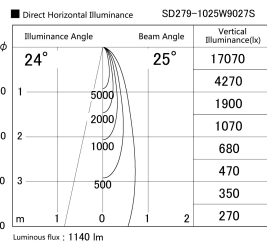

Item no. SD279-1025W9027S

Series Name: AMMA High Power compact tracklight (SD279)

Installation	Track light
Type	Lens type Cylinder tracklight type (DC 48V)
Fixture wattage	10W
Beam angle	25deg
Color Temp.	2700K
CRI	Ra>90
Luminous	1140 lm
Body	Die-cast aluminum alloy
Body finish	White
Trim finish	White
Reflector finish	N/A
IP Rate	IP20
Light source	COB module
Input Voltage	DC 48V
Dimming Type	Non-dimmable
Certificate	CE, CCC
Cut Hole	N/A