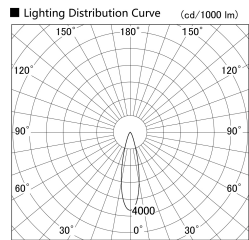

Item no. SD279-1025W9027S

Series Name: AMMA High Power compact tracklight (SD279)

Installation	Track light
Type	Lens type Cylinder tracklight type (DC 48V)
Fixture wattage	10W
Beam angle	25deg
Color Temp.	2700K
CRI	Ra>90
Luminous	1140 lm
Body	Die-cast aluminum alloy
Body finish	White
Trim finish	White
Reflector finish	N/A
IP Rate	IP20
Light source	COB module
Input Voltage	DC 48V
Dimming Type	Non-dimmable
Certificate	CE, CCC
Cut Hole	N/A