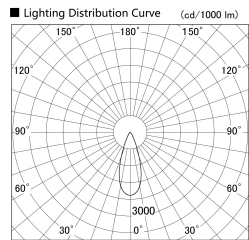

Item no. SD279-1035W9027S

Series Name: AMMA High Power compact tracklight (SD279)

Installation	Track light
Type	Lens type Cylinder tracklight type (DC 48V)
Fixture wattage	10W
Beam angle	36deg
Color Temp.	2700K
CRI	Ra>90
Luminous	1178 lm
Body	Die-cast aluminum alloy
Body finish	White
Trim finish	White
Reflector finish	N/A
IP Rate	IP20
Light source	COB module
Input Voltage	DC 48V
Dimming Type	Non-dimmable
Certificate	CE, CCC
Cut Hole	N/A