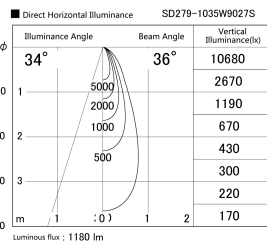

Item no. SD279-1035W9027S

Series Name: AMMA High Power compact tracklight (SD279)

Installation	Track light
Type	Lens type Cylinder tracklight type (DC 48V)
Fixture wattage	10W
Beam angle	36deg
Color Temp.	2700K
CRI	Ra>90
Luminous	1178 lm
Body	Die-cast aluminum alloy
Body finish	White
Trim finish	White
Reflector finish	N/A
IP Rate	IP20
Light source	COB module
Input Voltage	DC 48V
Dimming Type	Non-dimmable
Certificate	CE, CCC
Cut Hole	N/A