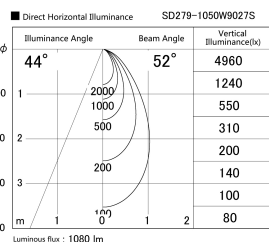

Item no. SD279-1050W9027S

Series Name: AMMA High Power compact tracklight (SD279)

Installation	Track light
Type	Lens type Cylinder tracklight type (DC 48V)
Fixture wattage	10W
Beam angle	52deg
Color Temp.	2700K
CRI	Ra>90
Luminous	1079 lm
Body	Die-cast aluminum alloy
Body finish	White
Trim finish	White
Reflector finish	N/A
IP Rate	IP20
Light source	COB module
Input Voltage	DC 48V
Dimming Type	Non-dimmable
Certificate	CE, CCC
Cut Hole	N/A