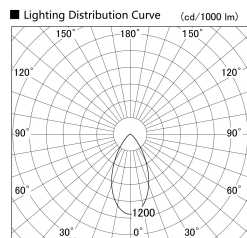

Item no. SD279-1050W9027S

Series Name: AMMA High Power compact tracklight (SD279)

Installation	Track light
Type	Lens type Cylinder tracklight type (DC 48V)
Fixture wattage	10W
Beam angle	52deg
Color Temp.	2700K
CRI	Ra>90
Luminous	1079 lm
Body	Die-cast aluminum alloy
Body finish	White
Trim finish	White
Reflector finish	N/A
IP Rate	IP20
Light source	COB module
Input Voltage	DC 48V
Dimming Type	Non-dimmable
Certificate	CE, CCC
Cut Hole	N/A