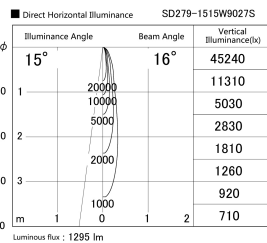

Item no. SD279-1515W9027S

Series Name: AMMA High Power compact tracklight (SD279)

Installation	Track light
Type	Lens type Cylinder tracklight type (DC 48V)
Fixture wattage	14W
Beam angle	16deg
Color Temp.	2700K
CRI	Ra>90
Luminous	1295 lm
Body	Die-cast aluminum alloy
Body finish	White
Trim finish	White
Reflector finish	N/A
IP Rate	IP20
Light source	COB module
Input Voltage	DC 48V
Dimming Type	Non-dimmable
Certificate	CE, CCC
Cut Hole	N/A