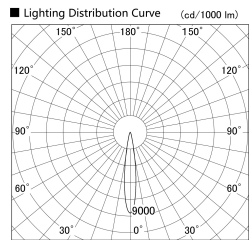

Item no. SD279-1515W9027S

Series Name: AMMA High Power compact tracklight (SD279)

Installation	Track light
Type	Lens type Cylinder tracklight type (DC 48V)
Fixture wattage	14W
Beam angle	16deg
Color Temp.	2700K
CRI	Ra>90
Luminous	1295 lm
Body	Die-cast aluminum alloy
Body finish	White
Trim finish	White
Reflector finish	N/A
IP Rate	IP20
Light source	COB module
Input Voltage	DC 48V
Dimming Type	Non-dimmable
Certificate	CE, CCC
Cut Hole	N/A