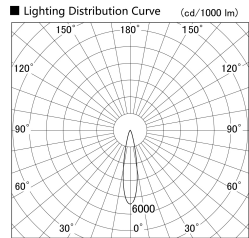

Item no. SD279-1520W9027S

Series Name: AMMA High Power compact tracklight (SD279)

Installation	Track light
Type	Lens type Cylinder tracklight type (DC 48V)
Fixture wattage	14W
Beam angle	21deg
Color Temp.	2700K
CRI	Ra>90
Luminous	1670 lm
Body	Die-cast aluminum alloy
Body finish	White
Trim finish	White
Reflector finish	N/A
IP Rate	IP20
Light source	COB module
Input Voltage	DC 48V
Dimming Type	Non-dimmable
Certificate	CE, CCC
Cut Hole	N/A