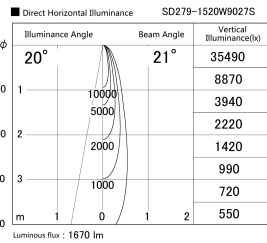

Item no. SD279-1520W9027S

Series Name: AMMA High Power compact tracklight (SD279)

Installation	Track light
Type	Lens type Cylinder tracklight type (DC 48V)
Fixture wattage	14W
Beam angle	21deg
Color Temp.	2700K
CRI	Ra>90
Luminous	1670 lm
Body	Die-cast aluminum alloy
Body finish	White
Trim finish	White
Reflector finish	N/A
IP Rate	IP20
Light source	COB module
Input Voltage	DC 48V
Dimming Type	Non-dimmable
Certificate	CE, CCC
Cut Hole	N/A