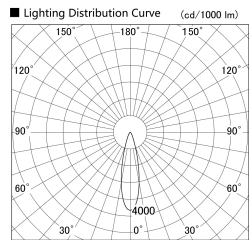

Item no. SD279-1525W9027S

Series Name: AMMA High Power compact tracklight (SD279)

Installation	Track light
Type	Lens type Cylinder tracklight type (DC 48V)
Fixture wattage	14W
Beam angle	25deg
Color Temp.	2700K
CRI	Ra>90
Luminous	1572 lm
Body	Die-cast aluminum alloy
Body finish	White
Trim finish	White
Reflector finish	N/A
IP Rate	IP20
Light source	COB module
Input Voltage	DC 48V
Dimming Type	Non-dimmable
Certificate	CE, CCC
Cut Hole	N/A