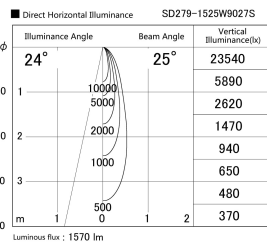

Item no. SD279-1525W9027S

Series Name: AMMA High Power compact tracklight (SD279)

Installation	Track light
Type	Lens type Cylinder tracklight type (DC 48V)
Fixture wattage	14W
Beam angle	25deg
Color Temp.	2700K
CRI	Ra>90
Luminous	1572 lm
Body	Die-cast aluminum alloy
Body finish	White
Trim finish	White
Reflector finish	N/A
IP Rate	IP20
Light source	COB module
Input Voltage	DC 48V
Dimming Type	Non-dimmable
Certificate	CE, CCC
Cut Hole	N/A