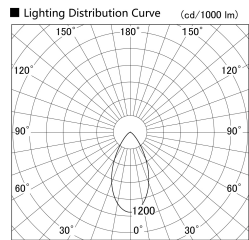

Item no. SD279-1550W9027S

Series Name: AMMA High Power compact tracklight (SD279)

Installation	Track light
Type	Lens type Cylinder tracklight type (DC 48V)
Fixture wattage	14W
Beam angle	52deg
Color Temp.	2700K
CRI	Ra>90
Luminous	1488 lm
Body	Die-cast aluminum alloy
Body finish	White
Trim finish	White
Reflector finish	N/A
IP Rate	IP20
Light source	COB module
Input Voltage	DC 48V
Dimming Type	Non-dimmable
Certificate	CE, CCC
Cut Hole	N/A