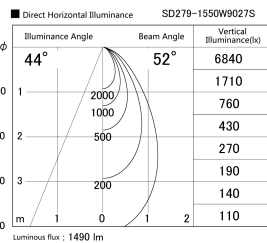

Item no. SD279-1550W9027S

Series Name: AMMA High Power compact tracklight (SD279)

Installation	Track light
Type	Lens type Cylinder tracklight type (DC 48V)
Fixture wattage	14W
Beam angle	52deg
Color Temp.	2700K
CRI	Ra>90
Luminous	1488 lm
Body	Die-cast aluminum alloy
Body finish	White
Trim finish	White
Reflector finish	N/A
IP Rate	IP20
Light source	COB module
Input Voltage	DC 48V
Dimming Type	Non-dimmable
Certificate	CE, CCC
Cut Hole	N/A