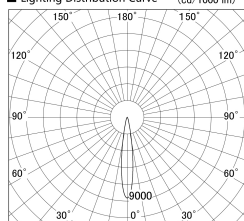

Item no. SD279-1015W9027

Series Name: AMMA High Power compact tracklight (SD279)

■ Lighting Distribution Curve (cd/1000 lm)

■ Direct Horizontal Illuminance SD279-1015W9027

Installation	Track light
Type	Lens type Cylinder tracklight type (DC 48V)
Fixture wattage	10W
Beam angle	16deg
Color Temp.	2700K
CRI	Ra>90
Luminous	961 lm
Body	Die-cast aluminum alloy
Body finish	White
Trim finish	White
Reflector finish	N/A
IP Rate	IP20
Light source	COB module
Input Voltage	DC 48V
Dimming Type	Non-dimmable
Certificate	CE, CCC
Cut Hole	N/A