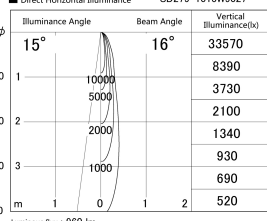

Item no. SD279-1015W9027

Series Name: AMMA High Power compact tracklight (SD279)

■ Lighting Distribution Curve (cd/1000 lm)

■ Direct Horizontal Illuminance SD279-1015W9027

Installation	Track light
Type	Lens type Cylinder tracklight type (DC 48V)
Fixture wattage	10W
Beam angle	16deg
Color Temp.	2700K
CRI	Ra>90
Luminous	961 lm
Body	Die-cast aluminum alloy
Body finish	White
Trim finish	White
Reflector finish	N/A
IP Rate	IP20
Light source	COB module
Input Voltage	DC 48V
Dimming Type	Non-dimmable
Certificate	CE, CCC
Cut Hole	N/A