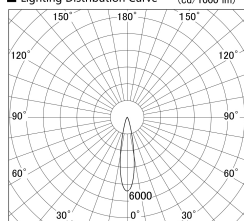

■ Lighting Distribution Curve (cd/1000 lm)