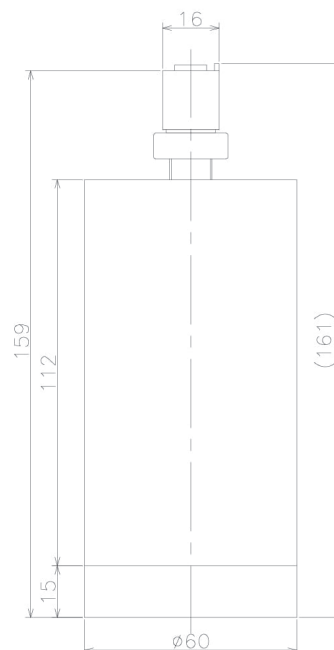

Item no. SD279-1020W9027

Series Name: AMMA High Power compact tracklight (SD279)

■ Lighting Distribution Curve (cd/1000 lm)

Installation	Track light
Type	Lens type Cylinder tracklight type (DC 48V)
Fixture wattage	10W
Beam angle	21deg
Color Temp.	2700K
CRI	Ra>90
Luminous	1210 lm
Body	Die-cast aluminum alloy
Body finish	White
Trim finish	White
Reflector finish	N/A
IP Rate	IP20
Light source	COB module
Input Voltage	DC 48V
Dimming Type	Non-dimmable
Certificate	CE, CCC
Cut Hole	N/A