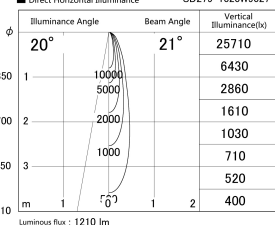

Item no. SD279-1020W9027

Series Name: AMMA High Power compact tracklight (SD279)

■ Lighting Distribution Curve (cd/1000 lm)

Installation	Track light
Type	Lens type Cylinder tracklight type (DC 48V)
Fixture wattage	10W
Beam angle	21deg
Color Temp.	2700K
CRI	Ra>90
Luminous	1210 lm
Body	Die-cast aluminum alloy
Body finish	White
Trim finish	White
Reflector finish	N/A
IP Rate	IP20
Light source	COB module
Input Voltage	DC 48V
Dimming Type	Non-dimmable
Certificate	CE, CCC
Cut Hole	N/A