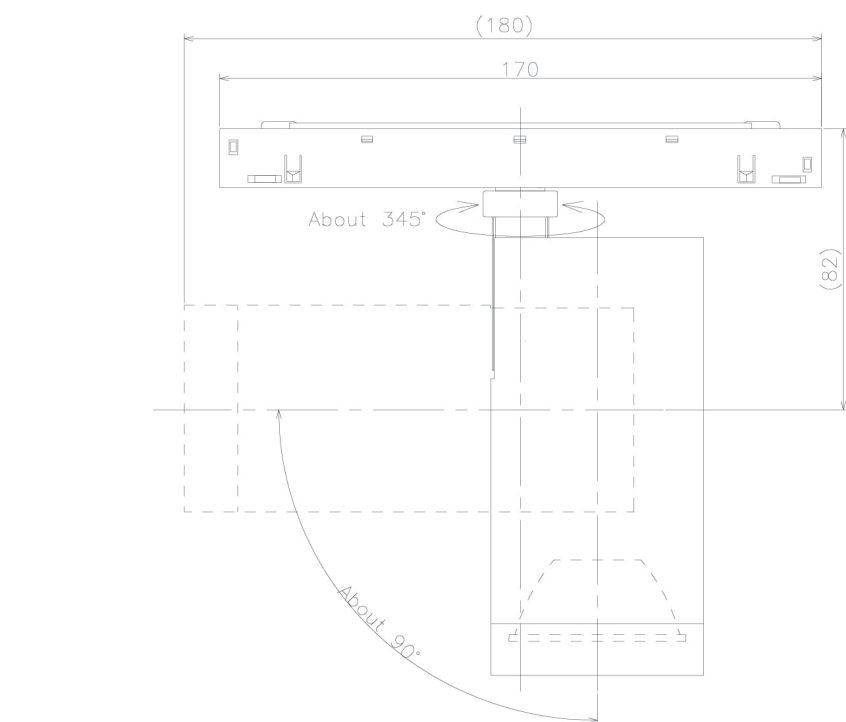

Item no. SD279-1020W9027

Series Name: AMMA High Power compact tracklight (SD279)

■ Lighting Distribution Curve (cd/1000 lm)

Installation	Track light
Type	Lens type Cylinder tracklight type (DC 48V)
Fixture wattage	10W
Beam angle	21deg
Color Temp.	2700K
CRI	Ra>90
Luminous	1210 lm
Body	Die-cast aluminum alloy
Body finish	White
Trim finish	White
Reflector finish	N/A
IP Rate	IP20
Light source	COB module
Input Voltage	DC 48V
Dimming Type	Non-dimmable
Certificate	CE, CCC
Cut Hole	N/A