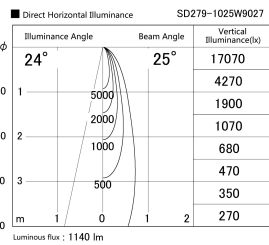

Item no. SD279-1025W9027

Series Name: AMMA High Power compact tracklight (SD279)

Installation	Track light
Type	Lens type Cylinder tracklight type (DC 48V)
Fixture wattage	10W
Beam angle	25deg
Color Temp.	2700K
CRI	Ra>90
Luminous	1140 lm
Body	Die-cast aluminum alloy
Body finish	White
Trim finish	White
Reflector finish	N/A
IP Rate	IP20
Light source	COB module
Input Voltage	DC 48V
Dimming Type	Non-dimmable
Certificate	CE, CCC
Cut Hole	N/A