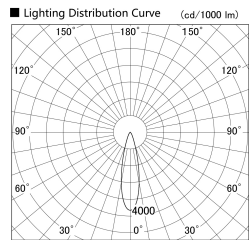

Item no. SD279-1025W9027

Series Name: AMMA High Power compact tracklight (SD279)

Installation	Track light
Type	Lens type Cylinder tracklight type (DC 48V)
Fixture wattage	10W
Beam angle	25deg
Color Temp.	2700K
CRI	Ra>90
Luminous	1140 lm
Body	Die-cast aluminum alloy
Body finish	White
Trim finish	White
Reflector finish	N/A
IP Rate	IP20
Light source	COB module
Input Voltage	DC 48V
Dimming Type	Non-dimmable
Certificate	CE, CCC
Cut Hole	N/A