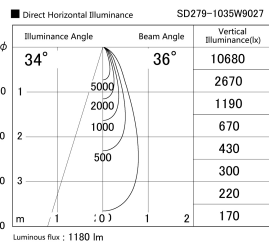

Item no. SD279-1035W9027

Series Name: AMMA High Power compact tracklight (SD279)

Installation	Track light
Type	Lens type Cylinder tracklight type (DC 48V)
Fixture wattage	10W
Beam angle	36deg
Color Temp.	2700K
CRI	Ra>90
Luminous	1178 lm
Body	Die-cast aluminum alloy
Body finish	White
Trim finish	White
Reflector finish	N/A
IP Rate	IP20
Light source	COB module
Input Voltage	DC 48V
Dimming Type	Non-dimmable
Certificate	CE, CCC
Cut Hole	N/A