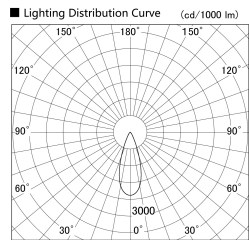

Item no. SD279-1035W9027

Series Name: AMMA High Power compact tracklight (SD279)

Installation	Track light
Type	Lens type Cylinder tracklight type (DC 48V)
Fixture wattage	10W
Beam angle	36deg
Color Temp.	2700K
CRI	Ra>90
Luminous	1178 lm
Body	Die-cast aluminum alloy
Body finish	White
Trim finish	White
Reflector finish	N/A
IP Rate	IP20
Light source	COB module
Input Voltage	DC 48V
Dimming Type	Non-dimmable
Certificate	CE, CCC
Cut Hole	N/A