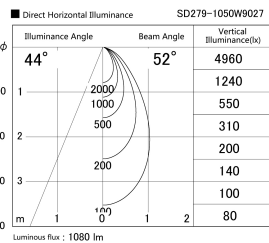

Item no. SD279-1050W9027

Series Name: AMMA High Power compact tracklight (SD279)

Installation	Track light
Type	Lens type Cylinder tracklight type (DC 48V)
Fixture wattage	10W
Beam angle	52deg
Color Temp.	2700K
CRI	Ra>90
Luminous	1079 lm
Body	Die-cast aluminum alloy
Body finish	White
Trim finish	White
Reflector finish	N/A
IP Rate	IP20
Light source	COB module
Input Voltage	DC 48V
Dimming Type	Non-dimmable
Certificate	CE, CCC
Cut Hole	N/A