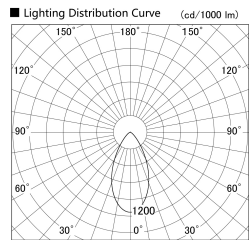

Item no. SD279-1050W9027

Series Name: AMMA High Power compact tracklight (SD279)

Installation	Track light
Type	Lens type Cylinder tracklight type (DC 48V)
Fixture wattage	10W
Beam angle	52deg
Color Temp.	2700K
CRI	Ra>90
Luminous	1079 lm
Body	Die-cast aluminum alloy
Body finish	White
Trim finish	White
Reflector finish	N/A
IP Rate	IP20
Light source	COB module
Input Voltage	DC 48V
Dimming Type	Non-dimmable
Certificate	CE, CCC
Cut Hole	N/A