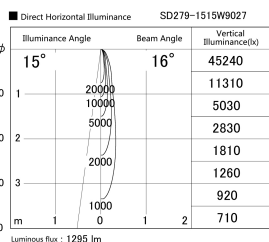

Item no. SD279-1515W9027

Series Name: AMMA High Power compact tracklight (SD279)

Installation	Track light
Type	Lens type Cylinder tracklight type (DC 48V)
Fixture wattage	14W
Beam angle	16deg
Color Temp.	2700K
CRI	Ra>90
Luminous	1295 lm
Body	Die-cast aluminum alloy
Body finish	White
Trim finish	White
Reflector finish	N/A
IP Rate	IP20
Light source	COB module
Input Voltage	DC 48V
Dimming Type	Non-dimmable
Certificate	CE, CCC
Cut Hole	N/A