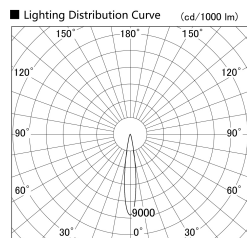

Item no. SD279-1515W9027

Series Name: AMMA High Power compact tracklight (SD279)

Installation	Track light
Type	Lens type Cylinder tracklight type (DC 48V)
Fixture wattage	14W
Beam angle	16deg
Color Temp.	2700K
CRI	Ra>90
Luminous	1295 lm
Body	Die-cast aluminum alloy
Body finish	White
Trim finish	White
Reflector finish	N/A
IP Rate	IP20
Light source	COB module
Input Voltage	DC 48V
Dimming Type	Non-dimmable
Certificate	CE, CCC
Cut Hole	N/A