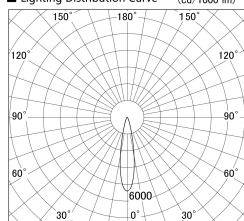

Item no. SD279-1520W9027

Series Name: AMMA High Power compact tracklight (SD279)

■ Lighting Distribution Curve (cd/1000 lm)

■ Direct Horizontal Illuminance SD279-1520W9027

Installation	Track light
Type	Lens type Cylinder tracklight type (DC 48V)
Fixture wattage	14W
Beam angle	21deg
Color Temp.	2700K
CRI	Ra>90
Luminous	1670 lm
Body	Die-cast aluminum alloy
Body finish	White
Trim finish	White
Reflector finish	N/A
IP Rate	IP20
Light source	COB module
Input Voltage	DC 48V
Dimming Type	Non-dimmable
Certificate	CE, CCC
Cut Hole	N/A