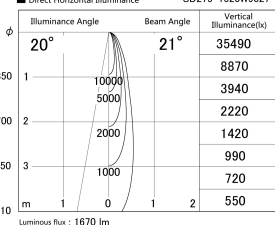

Item no. SD279-1520W9027

Series Name: AMMA High Power compact tracklight (SD279)

■ Lighting Distribution Curve (cd/1000 lm)

■ Direct Horizontal Illuminance SD279-1520W9027

Installation	Track light
Type	Lens type Cylinder tracklight type (DC 48V)
Fixture wattage	14W
Beam angle	21deg
Color Temp.	2700K
CRI	Ra>90
Luminous	1670 lm
Body	Die-cast aluminum alloy
Body finish	White
Trim finish	White
Reflector finish	N/A
IP Rate	IP20
Light source	COB module
Input Voltage	DC 48V
Dimming Type	Non-dimmable
Certificate	CE, CCC
Cut Hole	N/A