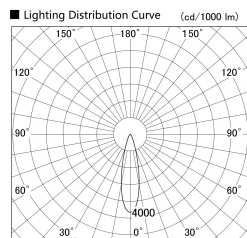

Item no. SD279-1525W9027

Series Name: AMMA High Power compact tracklight (SD279)

Installation	Track light
Type	Lens type Cylinder tracklight type (DC 48V)
Fixture wattage	14W
Beam angle	25deg
Color Temp.	2700K
CRI	Ra>90
Luminous	1572 lm
Body	Die-cast aluminum alloy
Body finish	White
Trim finish	White
Reflector finish	N/A
IP Rate	IP20
Light source	COB module
Input Voltage	DC 48V
Dimming Type	Non-dimmable
Certificate	CE, CCC
Cut Hole	N/A