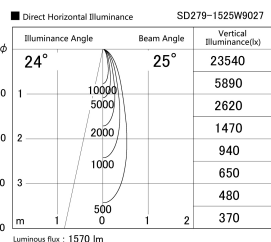

Item no. SD279-1525W9027

Series Name: AMMA High Power compact tracklight (SD279)

Installation	Track light
Type	Lens type Cylinder tracklight type (DC 48V)
Fixture wattage	14W
Beam angle	25deg
Color Temp.	2700K
CRI	Ra>90
Luminous	1572 lm
Body	Die-cast aluminum alloy
Body finish	White
Trim finish	White
Reflector finish	N/A
IP Rate	IP20
Light source	COB module
Input Voltage	DC 48V
Dimming Type	Non-dimmable
Certificate	CE, CCC
Cut Hole	N/A