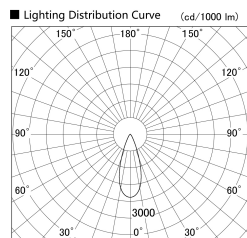

Item no. SD279-1535W9027

Series Name: AMMA High Power compact tracklight (SD279)

Installation	Track light
Type	Lens type Cylinder tracklight type (DC 48V)
Fixture wattage	14W
Beam angle	36deg
Color Temp.	2700K
CRI	Ra>90
Luminous	1625 lm
Body	Die-cast aluminum alloy
Body finish	White
Trim finish	White
Reflector finish	N/A
IP Rate	IP20
Light source	COB module
Input Voltage	DC 48V
Dimming Type	Non-dimmable
Certificate	CE, CCC
Cut Hole	N/A