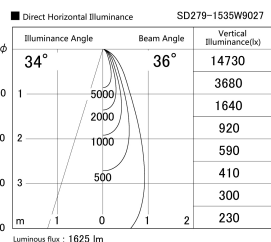

Item no. SD279-1535W9027

Series Name: AMMA High Power compact tracklight (SD279)

Installation	Track light
Type	Lens type Cylinder tracklight type (DC 48V)
Fixture wattage	14W
Beam angle	36deg
Color Temp.	2700K
CRI	Ra>90
Luminous	1625 lm
Body	Die-cast aluminum alloy
Body finish	White
Trim finish	White
Reflector finish	N/A
IP Rate	IP20
Light source	COB module
Input Voltage	DC 48V
Dimming Type	Non-dimmable
Certificate	CE, CCC
Cut Hole	N/A