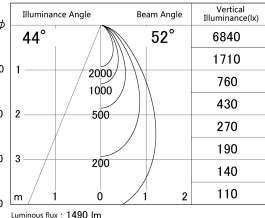

Item no. SD279-1550W9027

Series Name: AMMA High Power compact tracklight (SD279)

■ Lighting Distribution Curve (cd/1000 lm)

Installation	Track light
Type	Lens type Cylinder tracklight type (DC 48V)
Fixture wattage	14W
Beam angle	52deg
Color Temp.	2700K
CRI	Ra>90
Luminous	1488 lm
Body	Die-cast aluminum alloy
Body finish	White
Trim finish	White
Reflector finish	N/A
IP Rate	IP20
Light source	COB module
Input Voltage	DC 48V
Dimming Type	Non-dimmable
Certificate	CE, CCC
Cut Hole	N/A