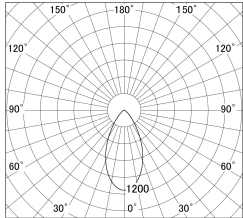

■ Lighting Distribution Curve (cd/1000 lm)