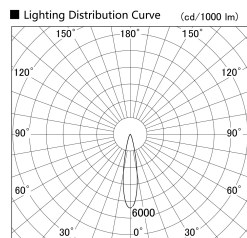

Item no. SD279-2020W9027

Series Name: AMMA High Power compact tracklight (SD279)

Installation	Track light
Type	Lens type Cylinder tracklight type (DC 48V)
Fixture wattage	21W
Beam angle	21deg
Color Temp.	2700K
CRI	Ra>90
Luminous	2330 lm
Body	Die-cast aluminum alloy
Body finish	White
Trim finish	White
Reflector finish	N/A
IP Rate	IP20
Light source	COB module
Input Voltage	DC 48V
Dimming Type	Non-dimmable
Certificate	CE, CCC
Cut Hole	N/A