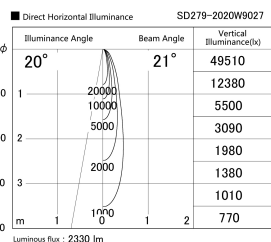

Item no. SD279-2020W9027

Series Name: AMMA High Power compact tracklight (SD279)

Installation	Track light
Type	Lens type Cylinder tracklight type (DC 48V)
Fixture wattage	21W
Beam angle	21deg
Color Temp.	2700K
CRI	Ra>90
Luminous	2330 lm
Body	Die-cast aluminum alloy
Body finish	White
Trim finish	White
Reflector finish	N/A
IP Rate	IP20
Light source	COB module
Input Voltage	DC 48V
Dimming Type	Non-dimmable
Certificate	CE, CCC
Cut Hole	N/A